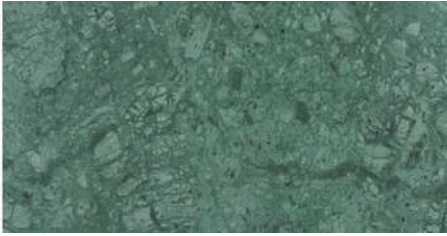

## Marbles

---

Marbleize your space  
and give it the  
ultimate upgrade

*It comes in a wide variety of colors  
and with different veining and sizes  
which makes it a popular choice  
among countertop materials.*

Forest Green

(SRF)

Jade Green

(SRA)

Mystic Green

(SRJ)

Oasis Green

(SRB)