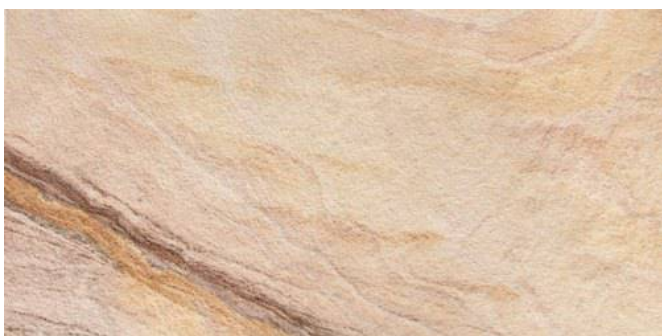

SandStien
2'x4' / 4'x8'

Arabian Dunes

Arctic Snow

Atlantic Oakwood

Balkans Green

Cuzco Andes

Garnet

Himalaya Flakes

Liverpool Vampire

SandStien
2'x4' / 4'x8'

Venus Gleam

Wales Black Elevation

...NATURAL

SlateFibre
2'x4' / 4'x8'

Brussels Maximilian

California Gold